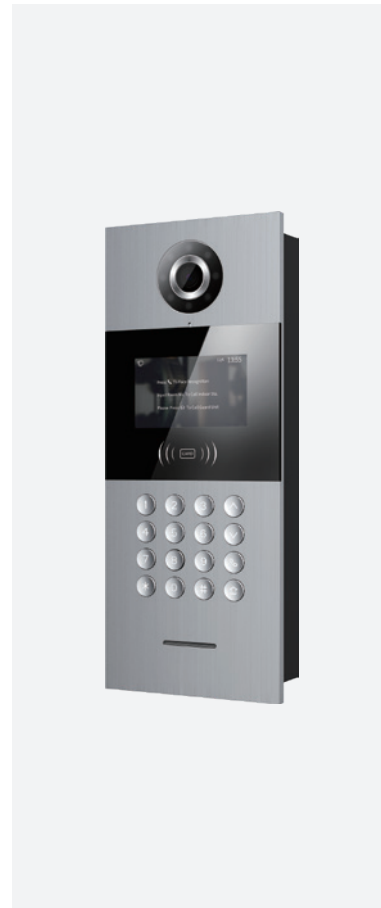

4.3" IP Outdoor Station

H-OS02, H-OS08, H-OS09

Key Features:

- Camera: 0.3MP (OS02), 1.3MP (OS08), 2MP (OS09).
- Aesthetic design with aluminum faceplate.
- Face recognition with approximate detection.
- 4.3" LCD Display with user friendly GUI.
- View angle 123°.
- Door status detection.
- Fill-in light with high luminance LED.
- Support IC Card.
- Support normal-close /normal-open.
- Support 24V POE power supply.
- Random password unlock and QR code unlock (H-OS09).

Specifications

- Dimension: 148.5*363*47mm
- Display: 4.3-inch TFT screen with 480*272 resolution
- Installation: Flush mounted
- Camera: 0.3MP/1.3MP/2 MP CMOS
- Operating System: Linux/Android Optional