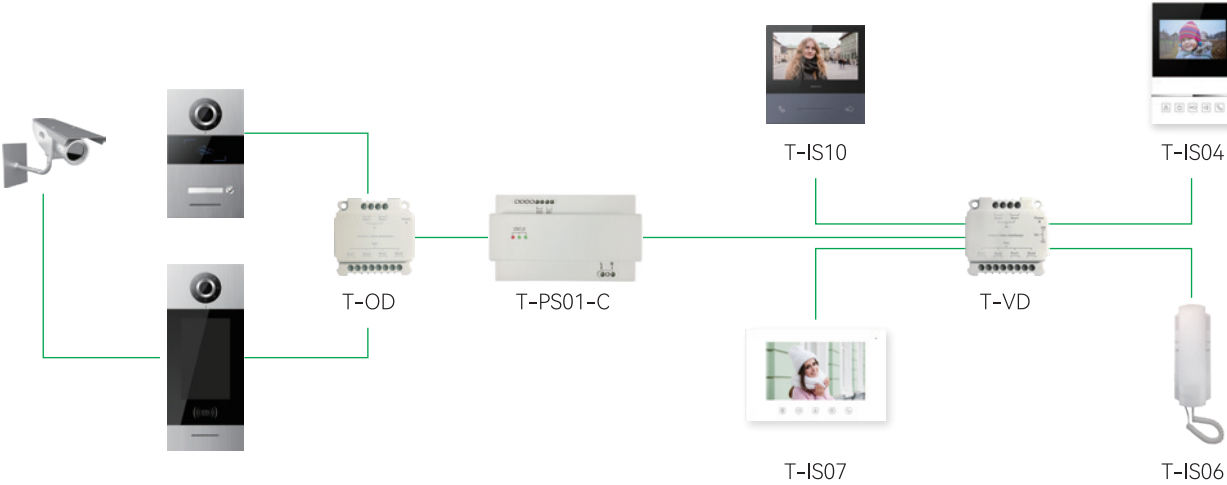

Star Connection