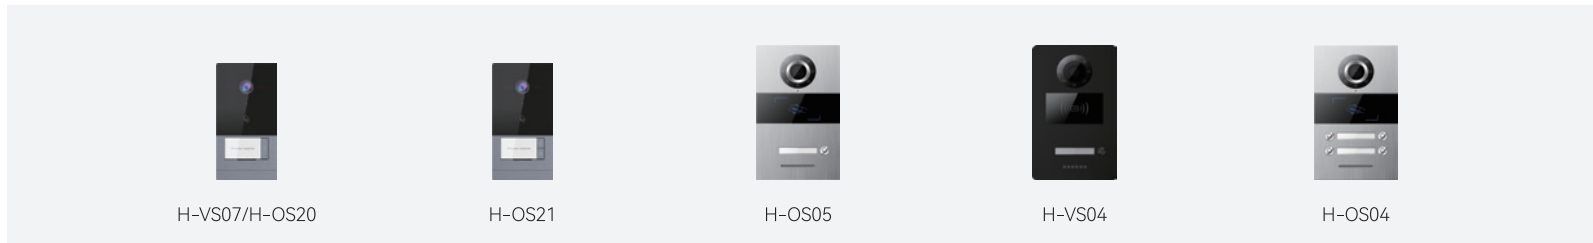

Mini Outdoor Station