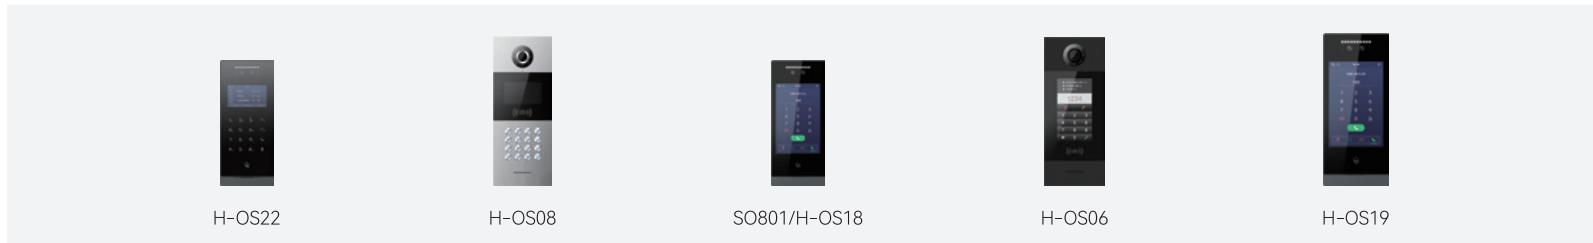

GVS Building Video Intercom System

GVS has more than two decades of experience in developing video intercom products. The company has developed a comprehensive product range for both analog and digital systems and is proficient in providing tailored building intercom solutions by incorporating building access control, smart home technology, and smart community features. GVS is a trusted partner of numerous leading international brands and has the expertise to create cost-effective, high-performance solutions and products that cater to diverse requirements for various types of projects.

Outdoor Station