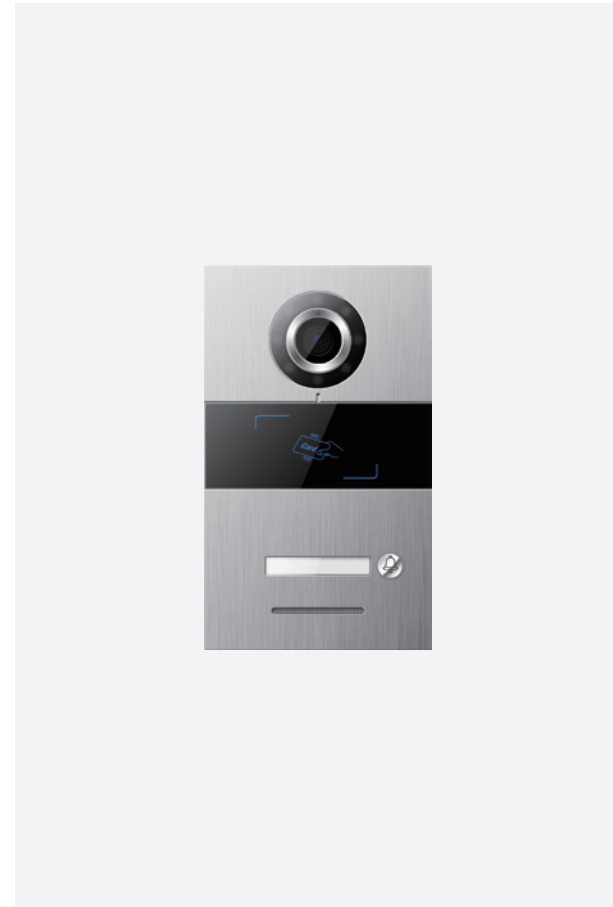

Mini Outdoor Station / SO001

Key Features:

- 2-megapixel Camera.
- Offers five unlocking methods.
- Supports User card management, with options for local web server card management or cloud-based management.
- Up to 20,000 management card storage capacity.
- Alarm setting with 8 defense zones.
- Automatic configuration/DHCP mode.
- Supports 2 locks management.
- Supports OTA online upgrades.
- Supports door status detection, unlock state timeout alarm, normal open/close status setting.
- Working voltage: DC 24V(support POE).
- Aluminum panel.
- IP44 Waterproof.
- Supports OTA online upgrades.

Specifications

- Dimension: 120*194*44.7mm
- Installation: Flush mounted
- Operating System: Linux
- Network protocols: Supports IPv4, HTTP, HTTPS, FTP, DNS, NTP, RTSP, RTP, TCP, UDP, ICMP, DHCP, and ARP
- Intercom protocols: Supports standard SIP protocol, RTP, RTSP, and DTMF