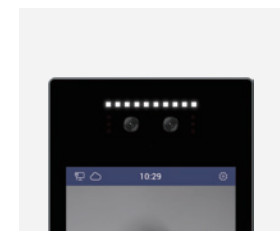

8" Face Recognition Outdoor Station

H-OS18

Key Features:

2-Megapixel HD camera.

Visual angle 123°.

Aesthetic design with aluminum faceplate.

High-intensity LED light automatically supplements illumination at night.

Supports multiple facial recognition features, including detection, tracking, liveness detection, and mask recognition.

Supports three types of alarm states: door status detection and timeout alarm, disconnection alarm, and anti-tamper alarm.

Supports nine unlocking methods.

Supports multiple call methods.

Specifications

- Dimension: 130*308*26.5mm
- Screen: 8-inch with 800*1280 resolution
- Installation: Wall-mounted, flush-mounted, or pole-mounted
- Operating system: Linux