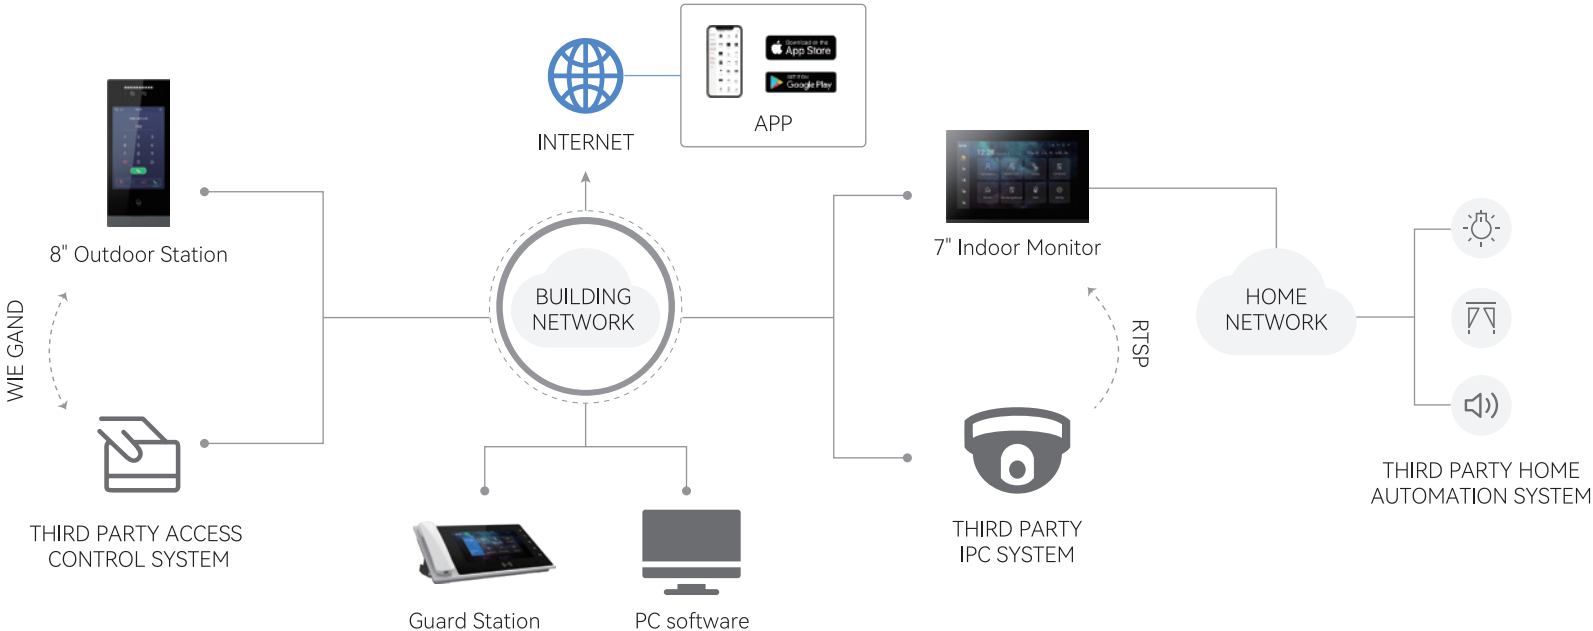

## S Series

- Strong Inclusivity
- Flexible Scalability
- Cost-efficient

The S Series system is a complete digital intercom system based on the SIP protocol, which is an IP voice session control protocol that originally came from the internet.

The SIP video intercom system products enable the creation of various types of sessions, including audio, video, multi-channel calls, and the transmission of instant messages and files.

This system has the ability to integrate all forms of media and technologies into a unified communication platform, thereby enabling efficient management and cost reduction.

# S Series Video Intercom Topology

 <b>Home automation</b> Integration with third party home automation systems	 <b>SIP</b> Call divert SIP Telephone	 <b>IP Camera</b> Integration with third party IPC systems and control centre	 <b>Access control</b> Integration with third party access control
---	--	--	---

## H Series

- TCP/IP System
- Digital Intercom
- Diverse Styles

The H Series is a complete digital video intercom solution based on the TCP/IP protocol. It supports a range of functions, including digital video intercom, information broadcasting, multi-channel calling, room-to-room intercom, alarm systems, home automation, and more.