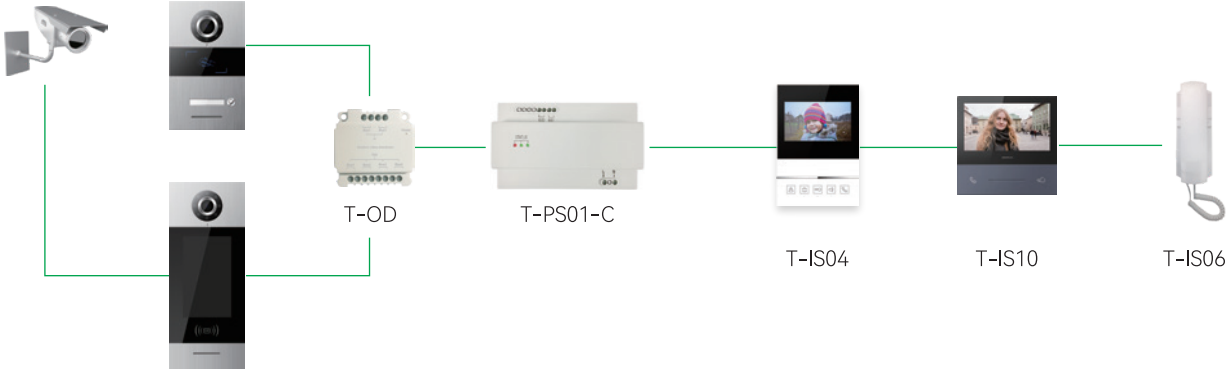

Typical 2-wire Topology

In/Out Connection