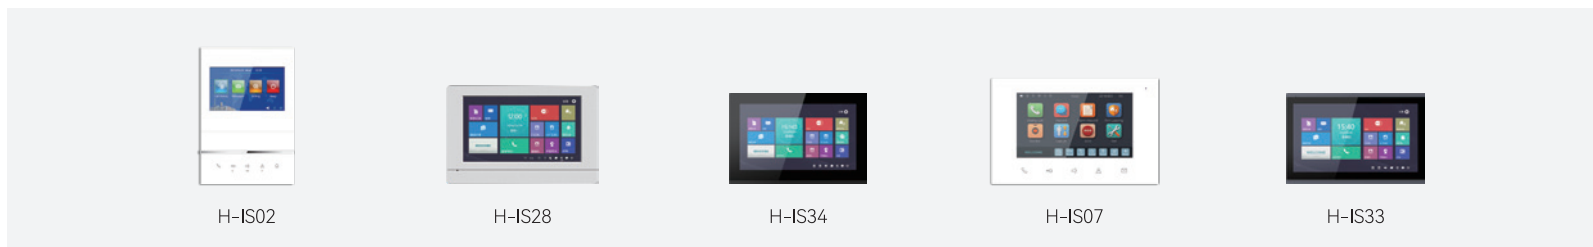

Indoor Monitor