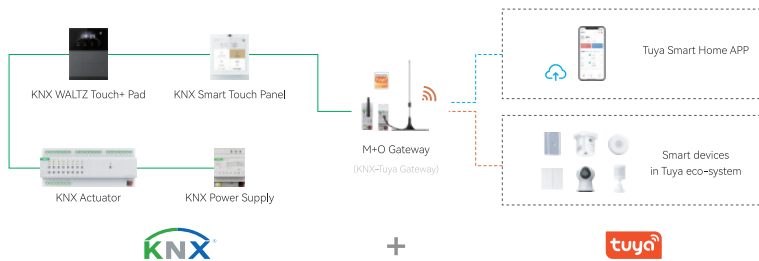

## About GVS

GVS (Stock Code: 870976) was established in 1999. As one of China's earliest high-tech enterprises engaged in building intelligence, GVS is dedicated to providing smart home and building intercom system products and services for global high-end residential and commercial spaces.

# Milestone

**Start-up** In 1999, GVS officially entered the CRT/LCD business.

Our story started from over 20 years ago, with a strong connection to Europe market...

Picture from 1999

**Innovation** In 2018, we merge wiring & wireless !

Wiring + Wireless = Stability + Flexibility → The power of the KNX/Tuya Zigbee Gateway !

**Main + Optional**

How it works ?

**Breakthrough** In 2008, GVS became the first Chinese KNX Manufacturer.

A full and versatile line of KNX has come into shape after 16 years persistence...