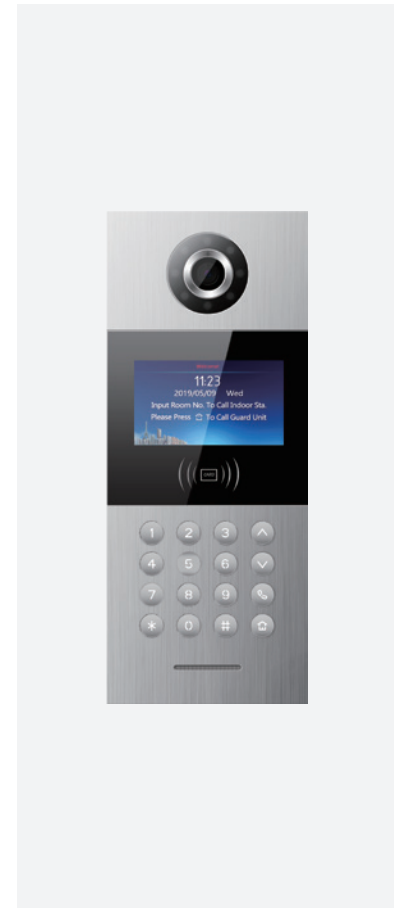

### Key Features:

- Camera: 0.3MP (OS02), 1.3MP (OS08), 2MP (OS09).
- Aesthetic design with aluminum faceplate.
- Face recognition with approximate detection.
- 4.3" LCD Display with user friendly GUI.
- View angle 123°.
- Door status detection.
- Fill-in light with high luminance LED.
- Support IC Card.
- Support normal-close /normal-open.
- Support 24V POE power supply.
- Random password unlock and QR code unlock (H-OS09).

### Specifications

- Dimension: 148.5\*363\*47mm
- Display: 4.3-inch TFT screen with 480\*272 resolution
- Installation: Flush mounted
- Camera: 0.3MP/1.3MP/2 MP CMOS
- Operating System: Linux/Android Optional