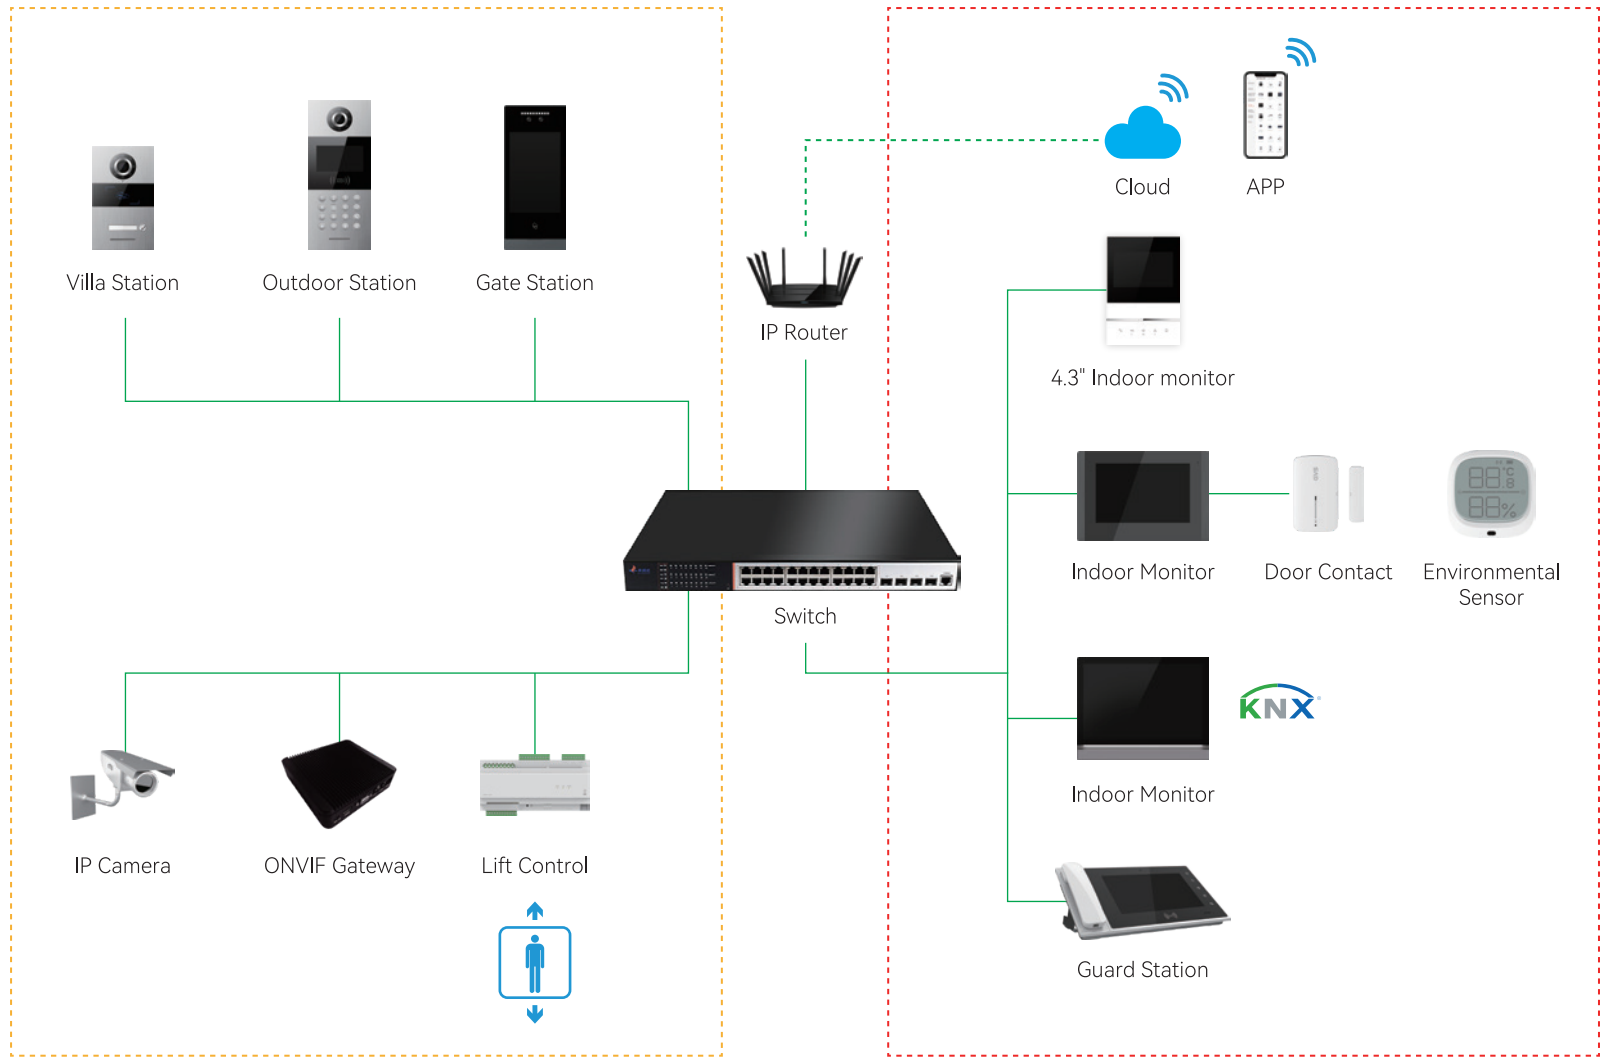

H Series Video Intercom Topology