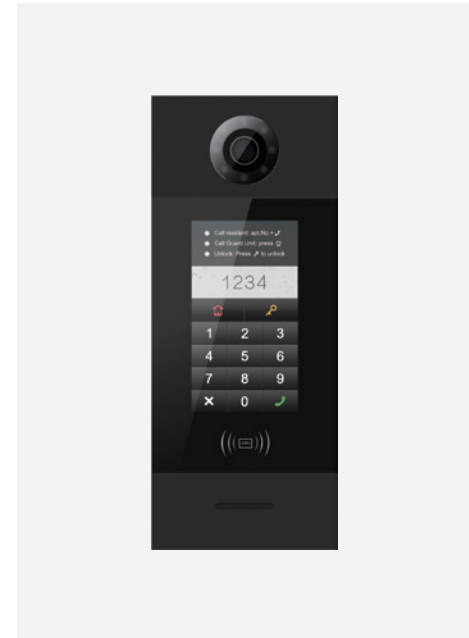

7" IP Outdoor Station

H-OS06, A-OS01

Key Features:

- 2-Megapixel HD camera
- Aesthetic design with aluminum faceplate
- Face recognition with approximate detection
- 7" Display with sensitive touch panel
- View angle 123°
- Door status detection
- Fill-in light with high luminance LED
- Support IC Card
- Support normal-close /normal-open
- Support standard 48V POE
- Random password unlock and QR code unlock
- Cloud intercom APP is required

Specifications

- Specifications: 148.5*363*47mm
- Screen: 7-inch Colored TFT LCD
- Resolution: 600*1024
- Installation: Wall-mounted