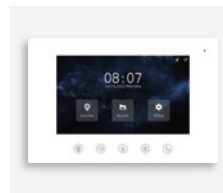

T-IS13 7" Indoor Station

Dimensions: 220*140*24mm
Installation: Wall-mounted
Resolution: 1024*600
Working Voltage: DC 24~32V